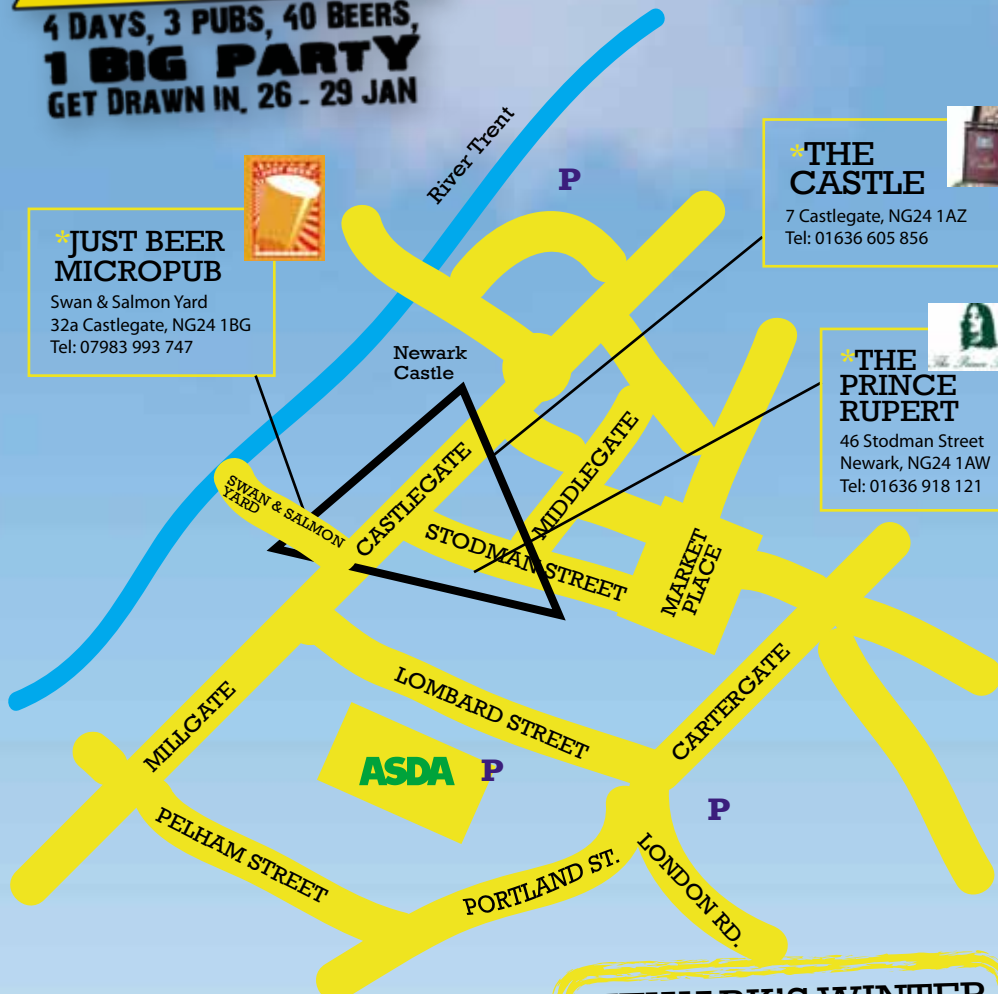

NEWARK'S WINTER
REAL ALE
FESTIVAL 2012

**4 DAYS, 3 PUBS, 40 BEERS,
1 BIG PARTY
GET DRAWN IN, 26 - 29 JAN**

- * The Castle - Castle Gate
- * The Prince Rupert - Stodman Street
- * Just Beer - Swan and Salmon Yard,
(off Castle Gate)

**4 DAYS, 3 PUBS, 40 BEERS,
1 BIG PARTY
GET DRAWN IN, 26 - 29 JAN**

***JUST BEER
MICROPUB**

Swan & Salmon Yard
32a Castlegate, NG24 1BG
Tel: 07983 993 747

***THE
CASTLE**

7 Castlegate, NG24 1AZ
Tel: 01636 605 856

***THE
PRINCE
RUPERT**

46 Stodman Street
Newark, NG24 1AW
Tel: 01636 918 121

- www.theprincerupert.co.uk
- www.justbeermicropub.biz
- www.ygpc.co.uk/the-castle

Pub opening hours will vary - please check with venues

**NEWARK'S WINTER
REAL ALE
FESTIVAL 2012**